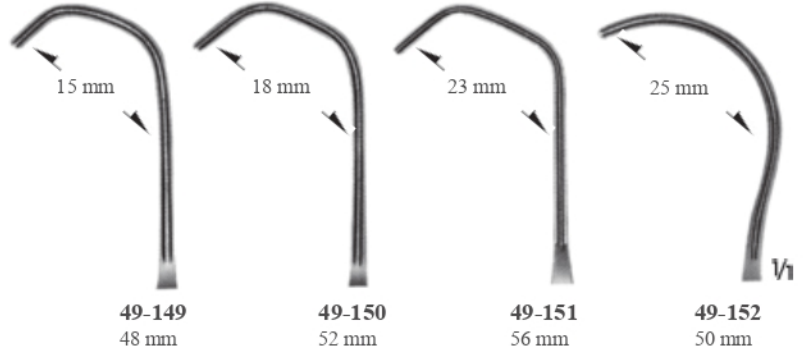

49-140
16 cm

49-141
15 cm

DE BAKEY
T18-044 - T18-045

49-142
16 cm

49-143
17 cm

Cooley Diş

Toothing Cooley

COOLEY
49-144
14.5 cm

COOLEY
49-145 12 cm
49-146 11.5 cm

COOLEY
49-147
14 cm

COOLEY
49-148
14.5 cm

De Bakey Diş

Toothing De BAkey

CASTANEDA
15.5 cm

CASTANEDA
49-153 12.5 cm
49-154 12 cm
49-155 12 cm
49-156 10.5 cm

De Bakey Diş

Toothing De BAkey

DERRA-COOLEY
49-162 17cm
49-163 17.5cm
49-164 17.5cm
Anastomoz klempler/
Anastomosis clamps

Toothing Cooley

COOLEY
49-165 15 cm
49-166 16 cm
49-167 16.5 cm
Çok amaçlı klempler/Multi Purpose clamps

Cooley Diş

Toothing Cooley

Cooley Diş

Toothing Cooley

49-172
72 mm

49-173
76 mm

49-174
72 mm

49-175
76 mm