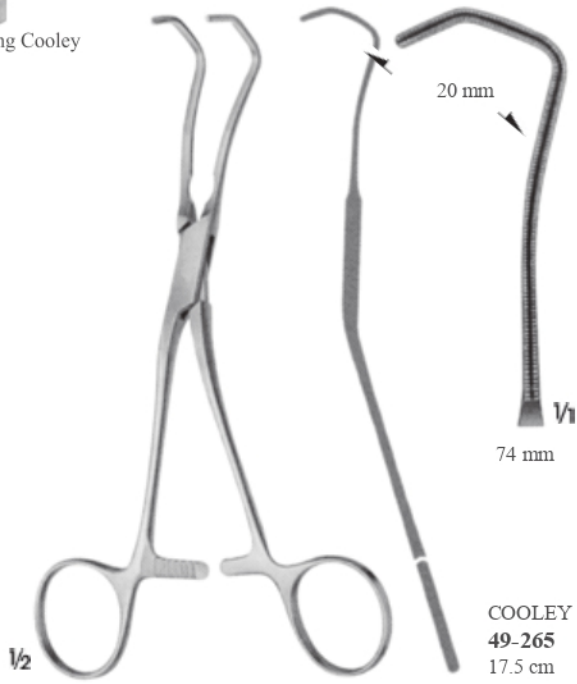

Cooley Diş

Toothing Cooley

43 mm

V₁

1/2

LEITZ
49-263
20.5 cm

70 mm

V₁

1/2

PARRY-COOLEY
49-264
29.5 cm

Cooley Diş
Toothing Cooley

Cooley Diş

Toothing Cooley

Cooley Diş

Toothing Cooley

Cooley Diş