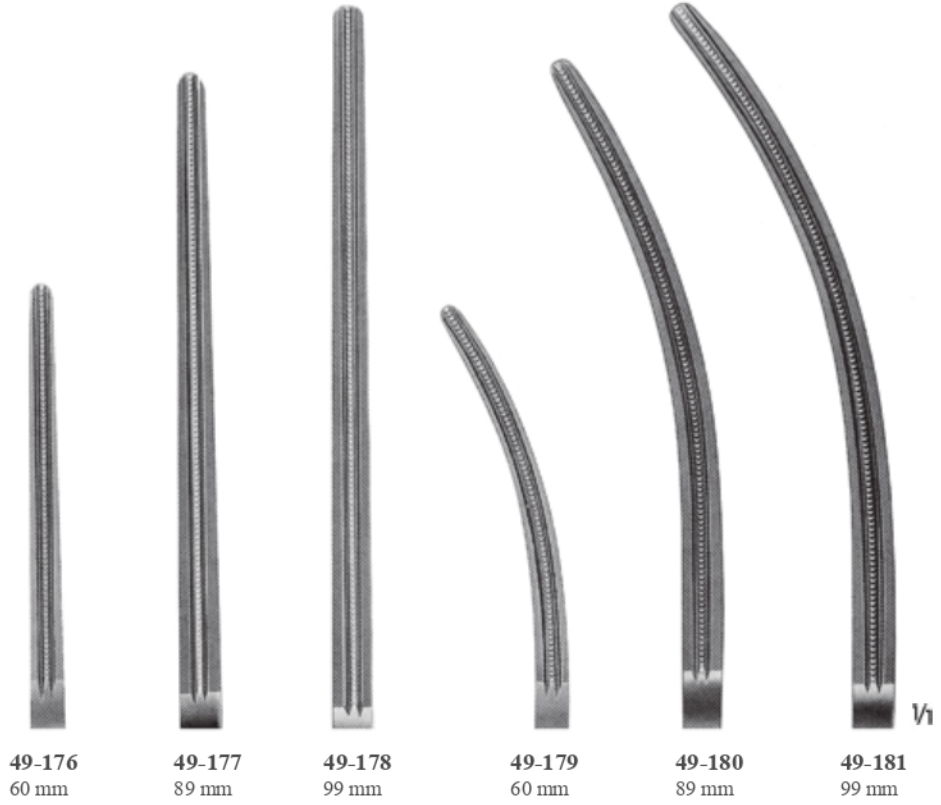

Toothing De BAkey

DERRA-COOLEY
49-162 17cm
49-163 17.5cm
49-164 17.5cm
Anastomoz klempler/
Anastomosis clamps

Toothing Cooley

COOLEY
49-165 15 cm
49-166 16 cm
49-167 16.5 cm
Çok amaçlı klempler/Multi Purpose clamps

Cooley Diş

Toothing Cooley

Cooley Diş

Toothing Cooley

49-172
72 mm

49-173
76 mm

49-174
72 mm

49-175
76 mm

COOLEY	
49-172	16.5 cm
49-173	16.5 cm
49-174	17.5 cm
49-175	18 cm

De Bakey Diş

Toothing De BAkey

49-176
60 mm

49-177
89 mm

49-178
99 mm

49-179
60 mm

49-180
89 mm