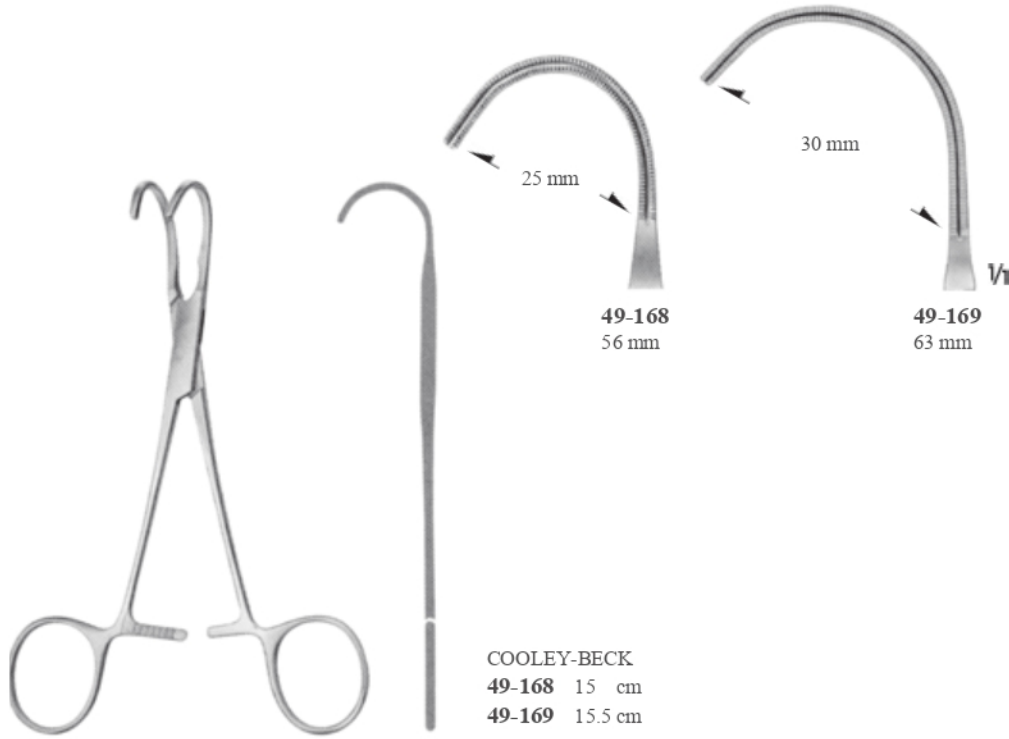

Toothing De BAkey

DERRA-COOLEY
49-162 17cm
49-163 17.5cm
49-164 17.5cm
Anastomoz klempler/
Anastomosis clamps

Toothing Cooley

COOLEY
49-165 15 cm
49-166 16 cm
49-167 16.5 cm
Çok amaçlı klempler/Multi Purpose clamps

Cooley Diş

Toothing Cooley

Cooley Diş

Toothing Cooley

49-172
72 mm

49-173
76 mm

49-174
72 mm

49-175
76 mm