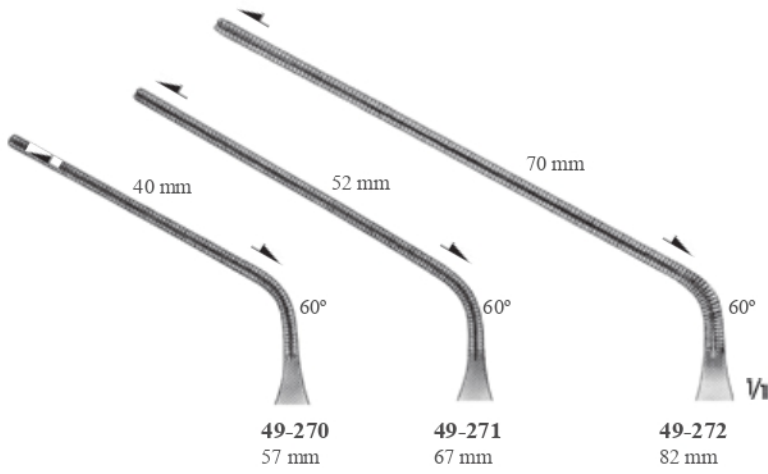

Cooley Diş

Toothing Cooley

43 mm

V₁

1/2

LEITZ
49-263
20.5 cm

70 mm

V₁

1/2

PARRY-COOLEY
49-264
29.5 cm

Cooley Diş
Toothing Cooley

Cooley Diş

Toothing Cooley

Cooley Diş

Toothing Cooley

Cooley Diş

Toothing Cooley

COOLEY
49-277 16 cm
49-278 17 cm

COOLEY
49-279 16 cm
49-280 17 cm
49-281 18 cm
49-282 18 cm

Cooley Diş

Toothing Cooley

1/1
115 mm

1/2

COOLEY
49-283
32 cm