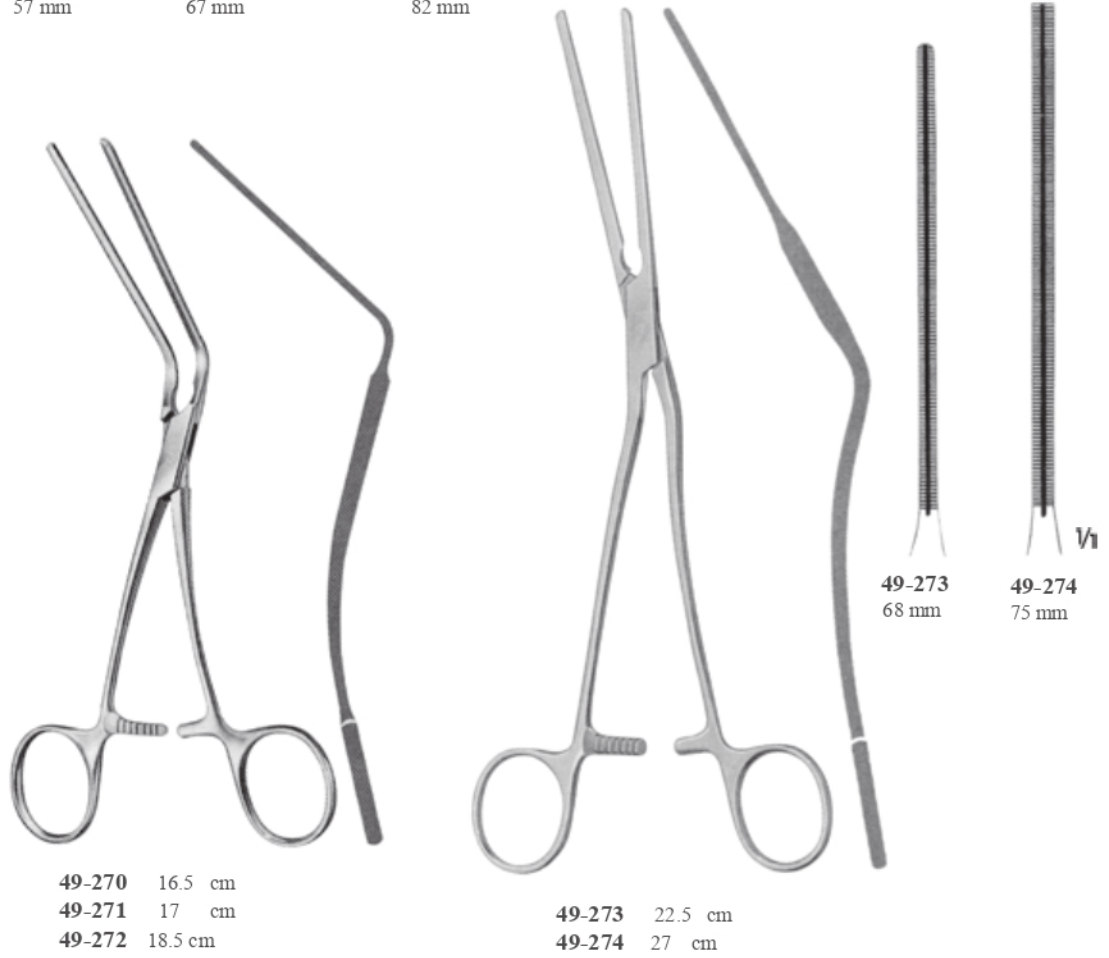

Cooley Diş

Toothing Cooley

43 mm

V₁

1/2

LEITZ
49-263
20.5 cm

70 mm

V₁

1/2

PARRY-COOLEY
49-264
29.5 cm

Cooley Diş
Toothing Cooley

Cooley Diş

Toothing Cooley

Cooley Diş

Toothing Cooley

Cooley Diş

Toothing Cooley

COOLEY
49-277 16 cm
49-278 17 cm

COOLEY
49-279 16 cm
49-280 17 cm
49-281 18 cm
49-282 18 cm

Cooley Diş

Toothing Cooley

1/1
115 mm

1/2

COOLEY
49-283
32 cm