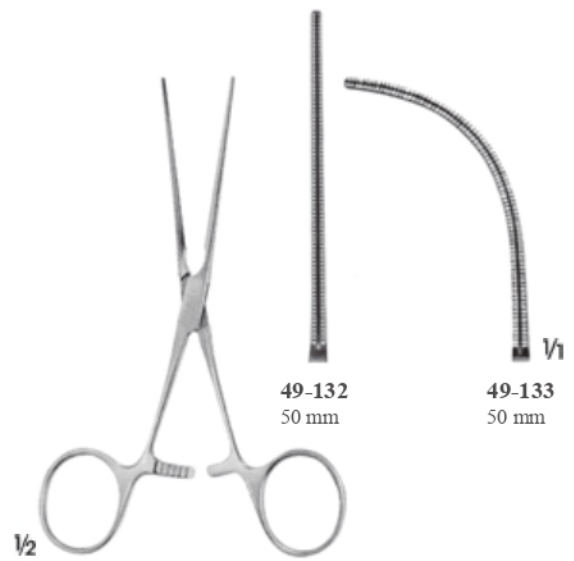

49

De Bakey Diş

Toothing De BAkey

De Bakey Diş

Toothing De BAkey

DE BAKEY
49-112
90° açılı/Angled 90°
10.5 cm

NOON
49-113
40° açılı/Angled 40°
11 cm

DE BAKEY
49-114
45° açılı/Angled 45°
12.5 cm

DE BAKEY
49-115
Düz/Straight
13 cm

DE BAKEY
49-116
Eğri/Curved
12.5 cm

DE BAKEY
49-117
S-Biçimli/S-shaped
12.5 cm

De Bakey Diş

Toothing De BAkey

Cooley Diş

Toothing Cooley

COOLEY
49-127
10 cm

49-128 50 mm
49-129 50 mm
49-130 52 mm

COOLEY
49-128 12 cm
49-129 12.5 cm
49-130 12.5 cm

COOLEY
49-131
12.5 cm

COOLEY
49-132 12.5 cm
49-133 11.5 cm

De Bakey Diş

Toothing De BAkey

COOLEY
49-134
16 cm

COOLEY
49-135
20 cm