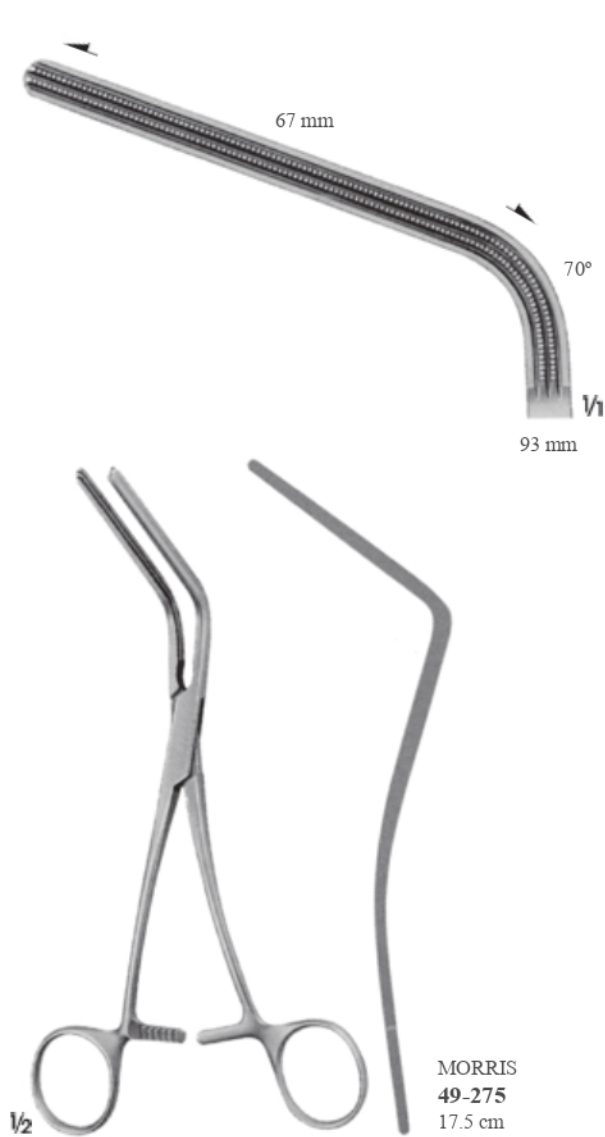

Cooley Diş

Toothing Cooley

43 mm

V₁

1/2

LEITZ
49-263
20.5 cm

70 mm

V₁

1/2

PARRY-COOLEY
49-264
29.5 cm

Cooley Diş
Toothing Cooley

Cooley Diş

Toothing Cooley

Cooley Diş

Toothing Cooley

Cooley Diş

Toothing Cooley

COOLEY
49-277 16 cm
49-278 17 cm

COOLEY
49-279 16 cm
49-280 17 cm
49-281 18 cm
49-282 18 cm

Cooley Diş

Toothing Cooley

1/1
115 mm

1/2

COOLEY
49-283
32 cm

De Bakey Diş

Toothing De BAkey

49-285
80 mm

49-284
60 mm

49-286
78 mm

49-287
88 mm

49-288
98 mm

Bronş pensler
Bronchus forceps
23 cm