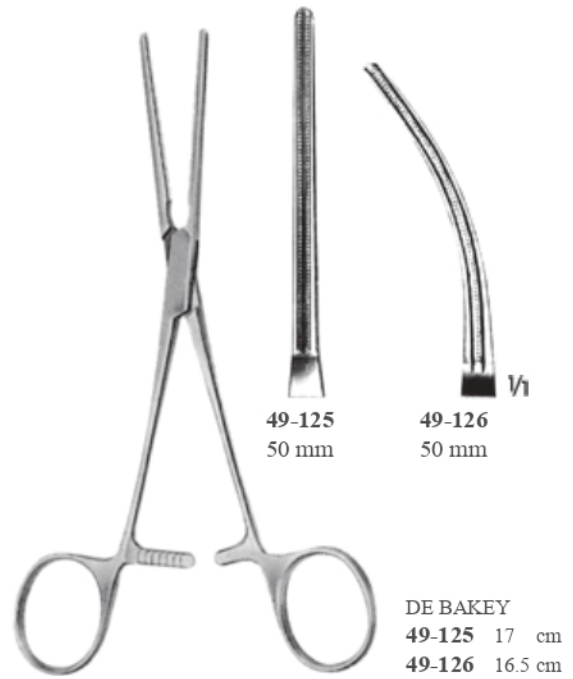

49

De Bakey Diş

Toothing De BAkey

De Bakey Diş

Toothing De BAkey

DE BAKEY
49-112
90° açılı/Angled 90°
10.5 cm

NOON
49-113
40° açılı/Angled 40°
11 cm

DE BAKEY
49-114
45° açılı/Angled 45°
12.5 cm

DE BAKEY
49-115
Düz/Straight
13 cm

DE BAKEY
49-116
Eğri/Curved
12.5 cm

DE BAKEY
49-117
S-Biçimli/S-shaped
12.5 cm

De Bakey Diş

Toothing De BAkey

Cooley Diş

Toothing Cooley

COOLEY
49-127
10 cm

49-128 50 mm
49-129 50 mm
49-130 52 mm

COOLEY
49-128 12 cm
49-129 12.5 cm
49-130 12.5 cm

COOLEY
49-131
12.5 cm

COOLEY
49-132 12.5 cm
49-133 11.5 cm

De Bakey Diş

Toothing De BAkey

COOLEY
49-134
16 cm

COOLEY
49-135
20 cm