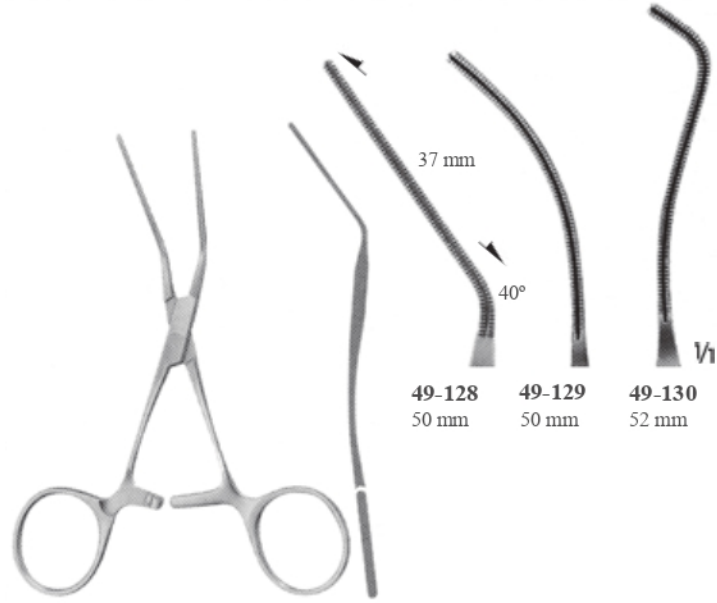

49

De Bakey Diş

Toothing De BAkey

De Bakey Diş

Toothing De BAkey

DE BAKEY
49-112
90° açılı/Angled 90°
10.5 cm

NOON
49-113
40° açılı/Angled 40°
11 cm

DE BAKEY
49-114
45° açılı/Angled 45°
12.5 cm

DE BAKEY
49-115
Düz/Straight
13 cm

DE BAKEY
49-116
Eğri/Curved
12.5 cm

DE BAKEY
49-117
S-Biçimli/S-shaped
12.5 cm

De Bakey Diş

Toothing De BAkey

Cooley Diş

Toothing Cooley

COOLEY
49-127
10 cm

49-128 50 mm
49-129 50 mm
49-130 52 mm

COOLEY
49-128 12 cm
49-129 12.5 cm
49-130 12.5 cm

COOLEY
49-131
12.5 cm

COOLEY
49-132 12.5 cm
49-133 11.5 cm

De Bakey Diş

Toothing De BAkey

COOLEY
49-134
16 cm

COOLEY
49-135
20 cm