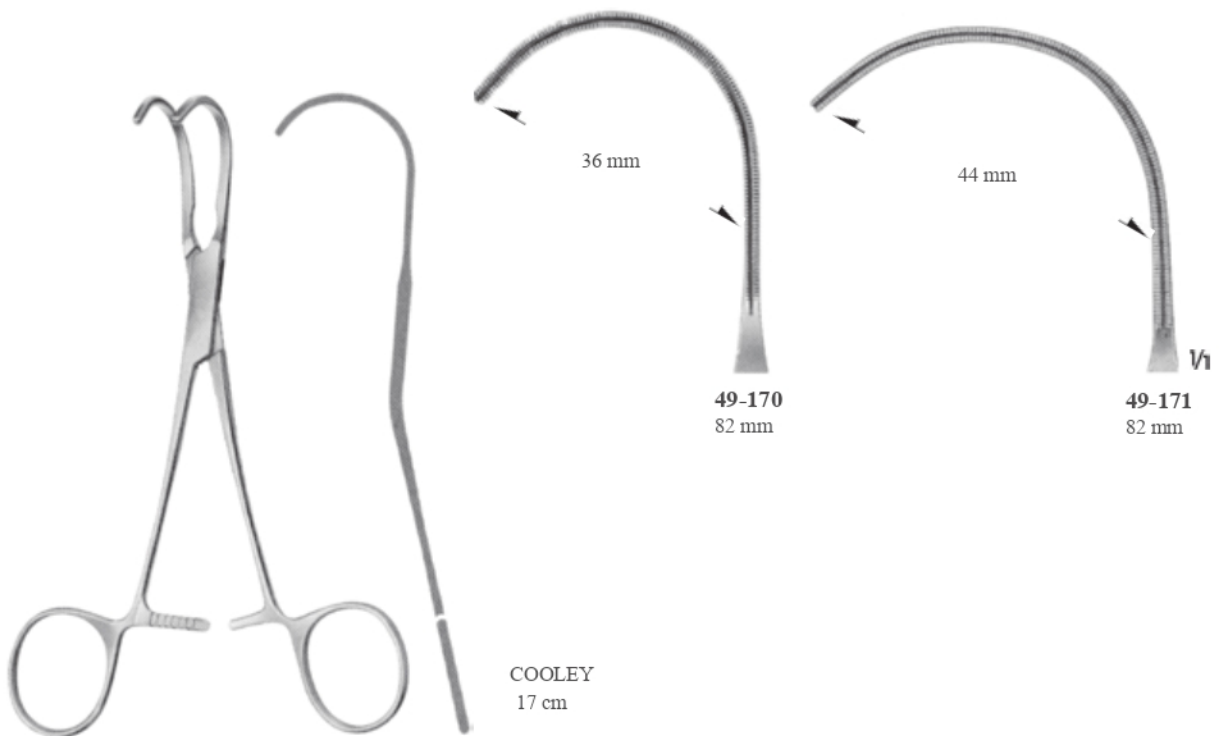

Toothing De BAkey

DERRA-COOLEY
49-162 17cm
49-163 17.5cm
49-164 17.5cm
Anastomoz klempler/
Anastomosis clamps

Toothing Cooley

COOLEY
49-165 15 cm
49-166 16 cm
49-167 16.5 cm
Çok amaçlı klempler/Multi Purpose clamps

Cooley Diş

Toothing Cooley

Cooley Diş

Toothing Cooley

49-172
72 mm

49-173
76 mm

49-174
72 mm

49-175
76 mm