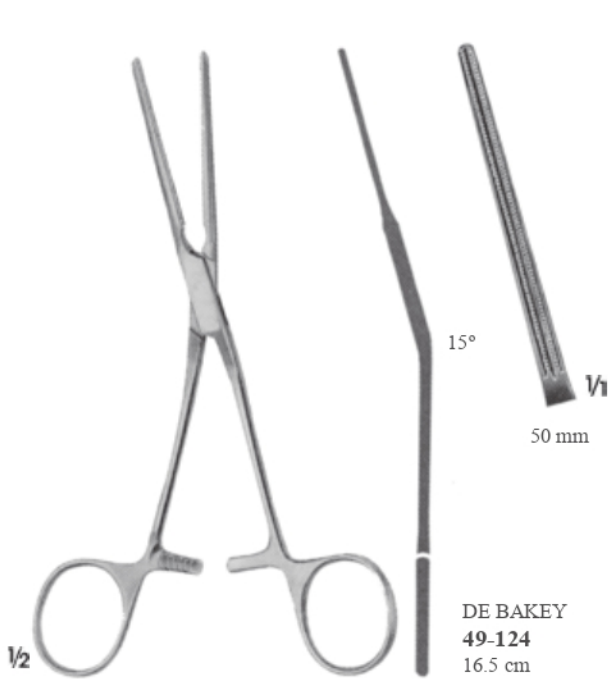

49

De Bakey Diş

Toothing De BAkey

De Bakey Diş

Toothing De BAkey

DE BAKEY
49-112
90° açılı/Angled 90°
10.5 cm

NOON
49-113
40° açılı/Angled 40°
11 cm

DE BAKEY
49-114
45° açılı/Angled 45°
12.5 cm

DE BAKEY
49-115
Düz/Straight
13 cm

DE BAKEY
49-116
Eğri/Curved
12.5 cm

DE BAKEY
49-117
S-Biçimli/S-shaped
12.5 cm

De Bakey Diş

Toothing De BAkey

Cooley Diş

Toothing Cooley

COOLEY
49-127
10 cm

49-128 50 mm
49-129 50 mm
49-130 52 mm

COOLEY
49-128 12 cm
49-129 12.5 cm
49-130 12.5 cm

COOLEY
49-131
12.5 cm

COOLEY
49-132 12.5 cm
49-133 11.5 cm

De Bakey Diş

Toothing De BAkey

COOLEY
49-134
16 cm

COOLEY
49-135
20 cm