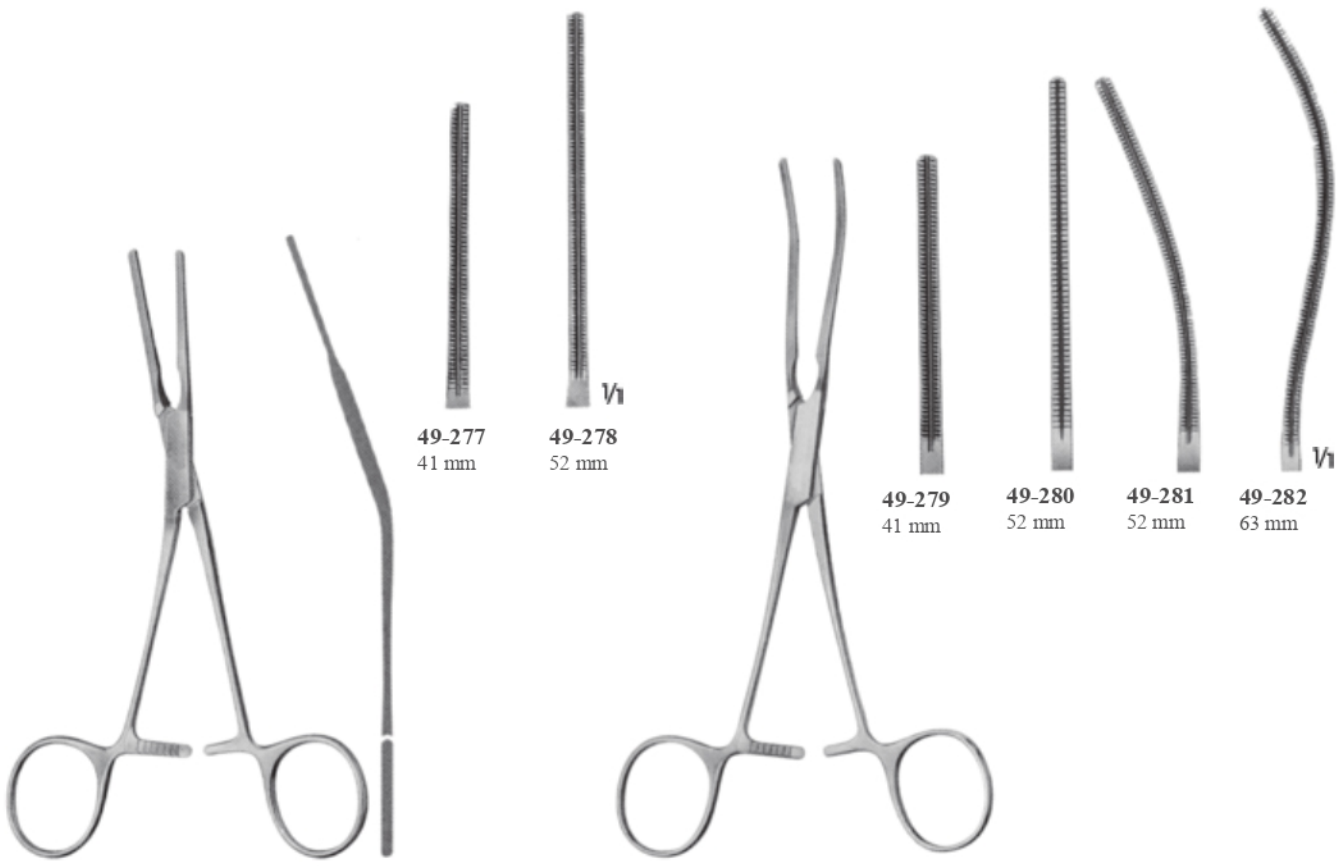

Cooley Diş

Toothing Cooley

43 mm

V₁

1/2

LEITZ
49-263
20.5 cm

70 mm

V₁

1/2

PARRY-COOLEY
49-264
29.5 cm

Cooley Diş
Toothing Cooley

Cooley Diş

Toothing Cooley

Cooley Diş

Toothing Cooley

Cooley Diş

Toothing Cooley

COOLEY
49-277 16 cm
49-278 17 cm

COOLEY
49-279 16 cm
49-280 17 cm
49-281 18 cm
49-282 18 cm

Cooley Diş

Toothing Cooley

1/1
115 mm

1/2

COOLEY
49-283
32 cm