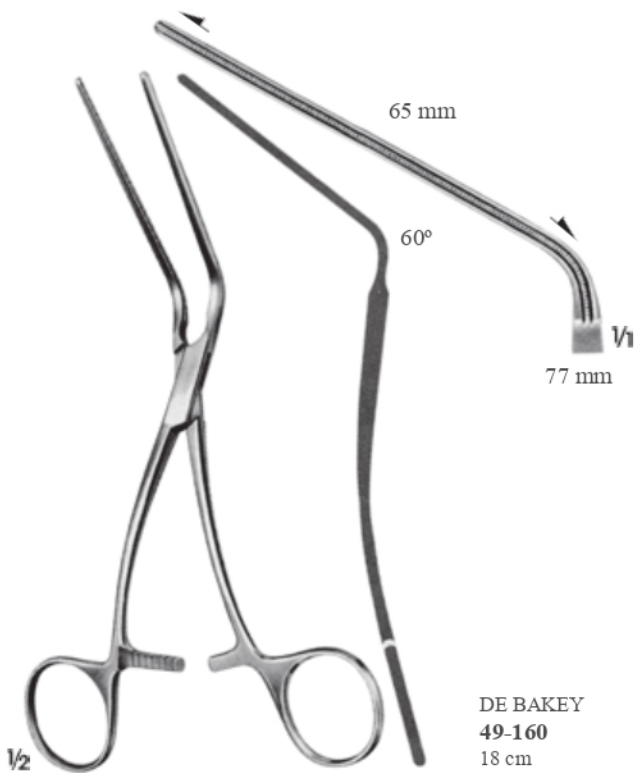

49-140
16 cm

49-141
15 cm

DE BAKEY
T18-044 - T18-045

49-142
16 cm

49-143
17 cm

Cooley Diş

Toothing Cooley

COOLEY
49-144
14.5 cm

COOLEY
49-145 12 cm
49-146 11.5 cm

COOLEY
49-147
14 cm

COOLEY
49-148
14.5 cm

De Bakey Diş

Toothing De BAkey

CASTANEDA
15.5 cm

CASTANEDA
49-153 12.5 cm
49-154 12 cm
49-155 12 cm
49-156 10.5 cm

De Bakey Diş

Toothing De BAkey

DERRA-COOLEY
49-162 17cm
49-163 17.5cm
49-164 17.5cm
Anastomoz klempler/
Anastomosis clamps

Toothing Cooley

COOLEY
49-165 15 cm
49-166 16 cm
49-167 16.5 cm
Çok amaçlı klempler/Multi Purpose clamps

Cooley Diş

Toothing Cooley

Cooley Diş

Toothing Cooley

49-172
72 mm

49-173
76 mm

49-174
72 mm

49-175
76 mm