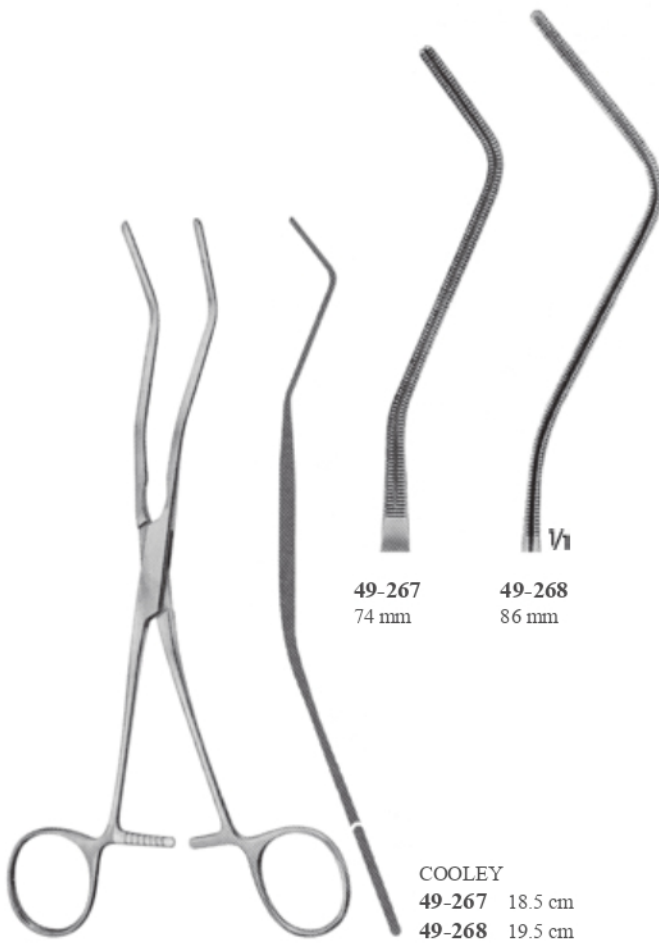

Cooley Diş

Toothing Cooley

43 mm

V₁

1/2

LEITZ
49-263
20.5 cm

70 mm

V₁

1/2

PARRY-COOLEY
49-264
29.5 cm

Cooley Diş
Toothing Cooley

Cooley Diş

Toothing Cooley

Cooley Diş

Toothing Cooley

Cooley Diş